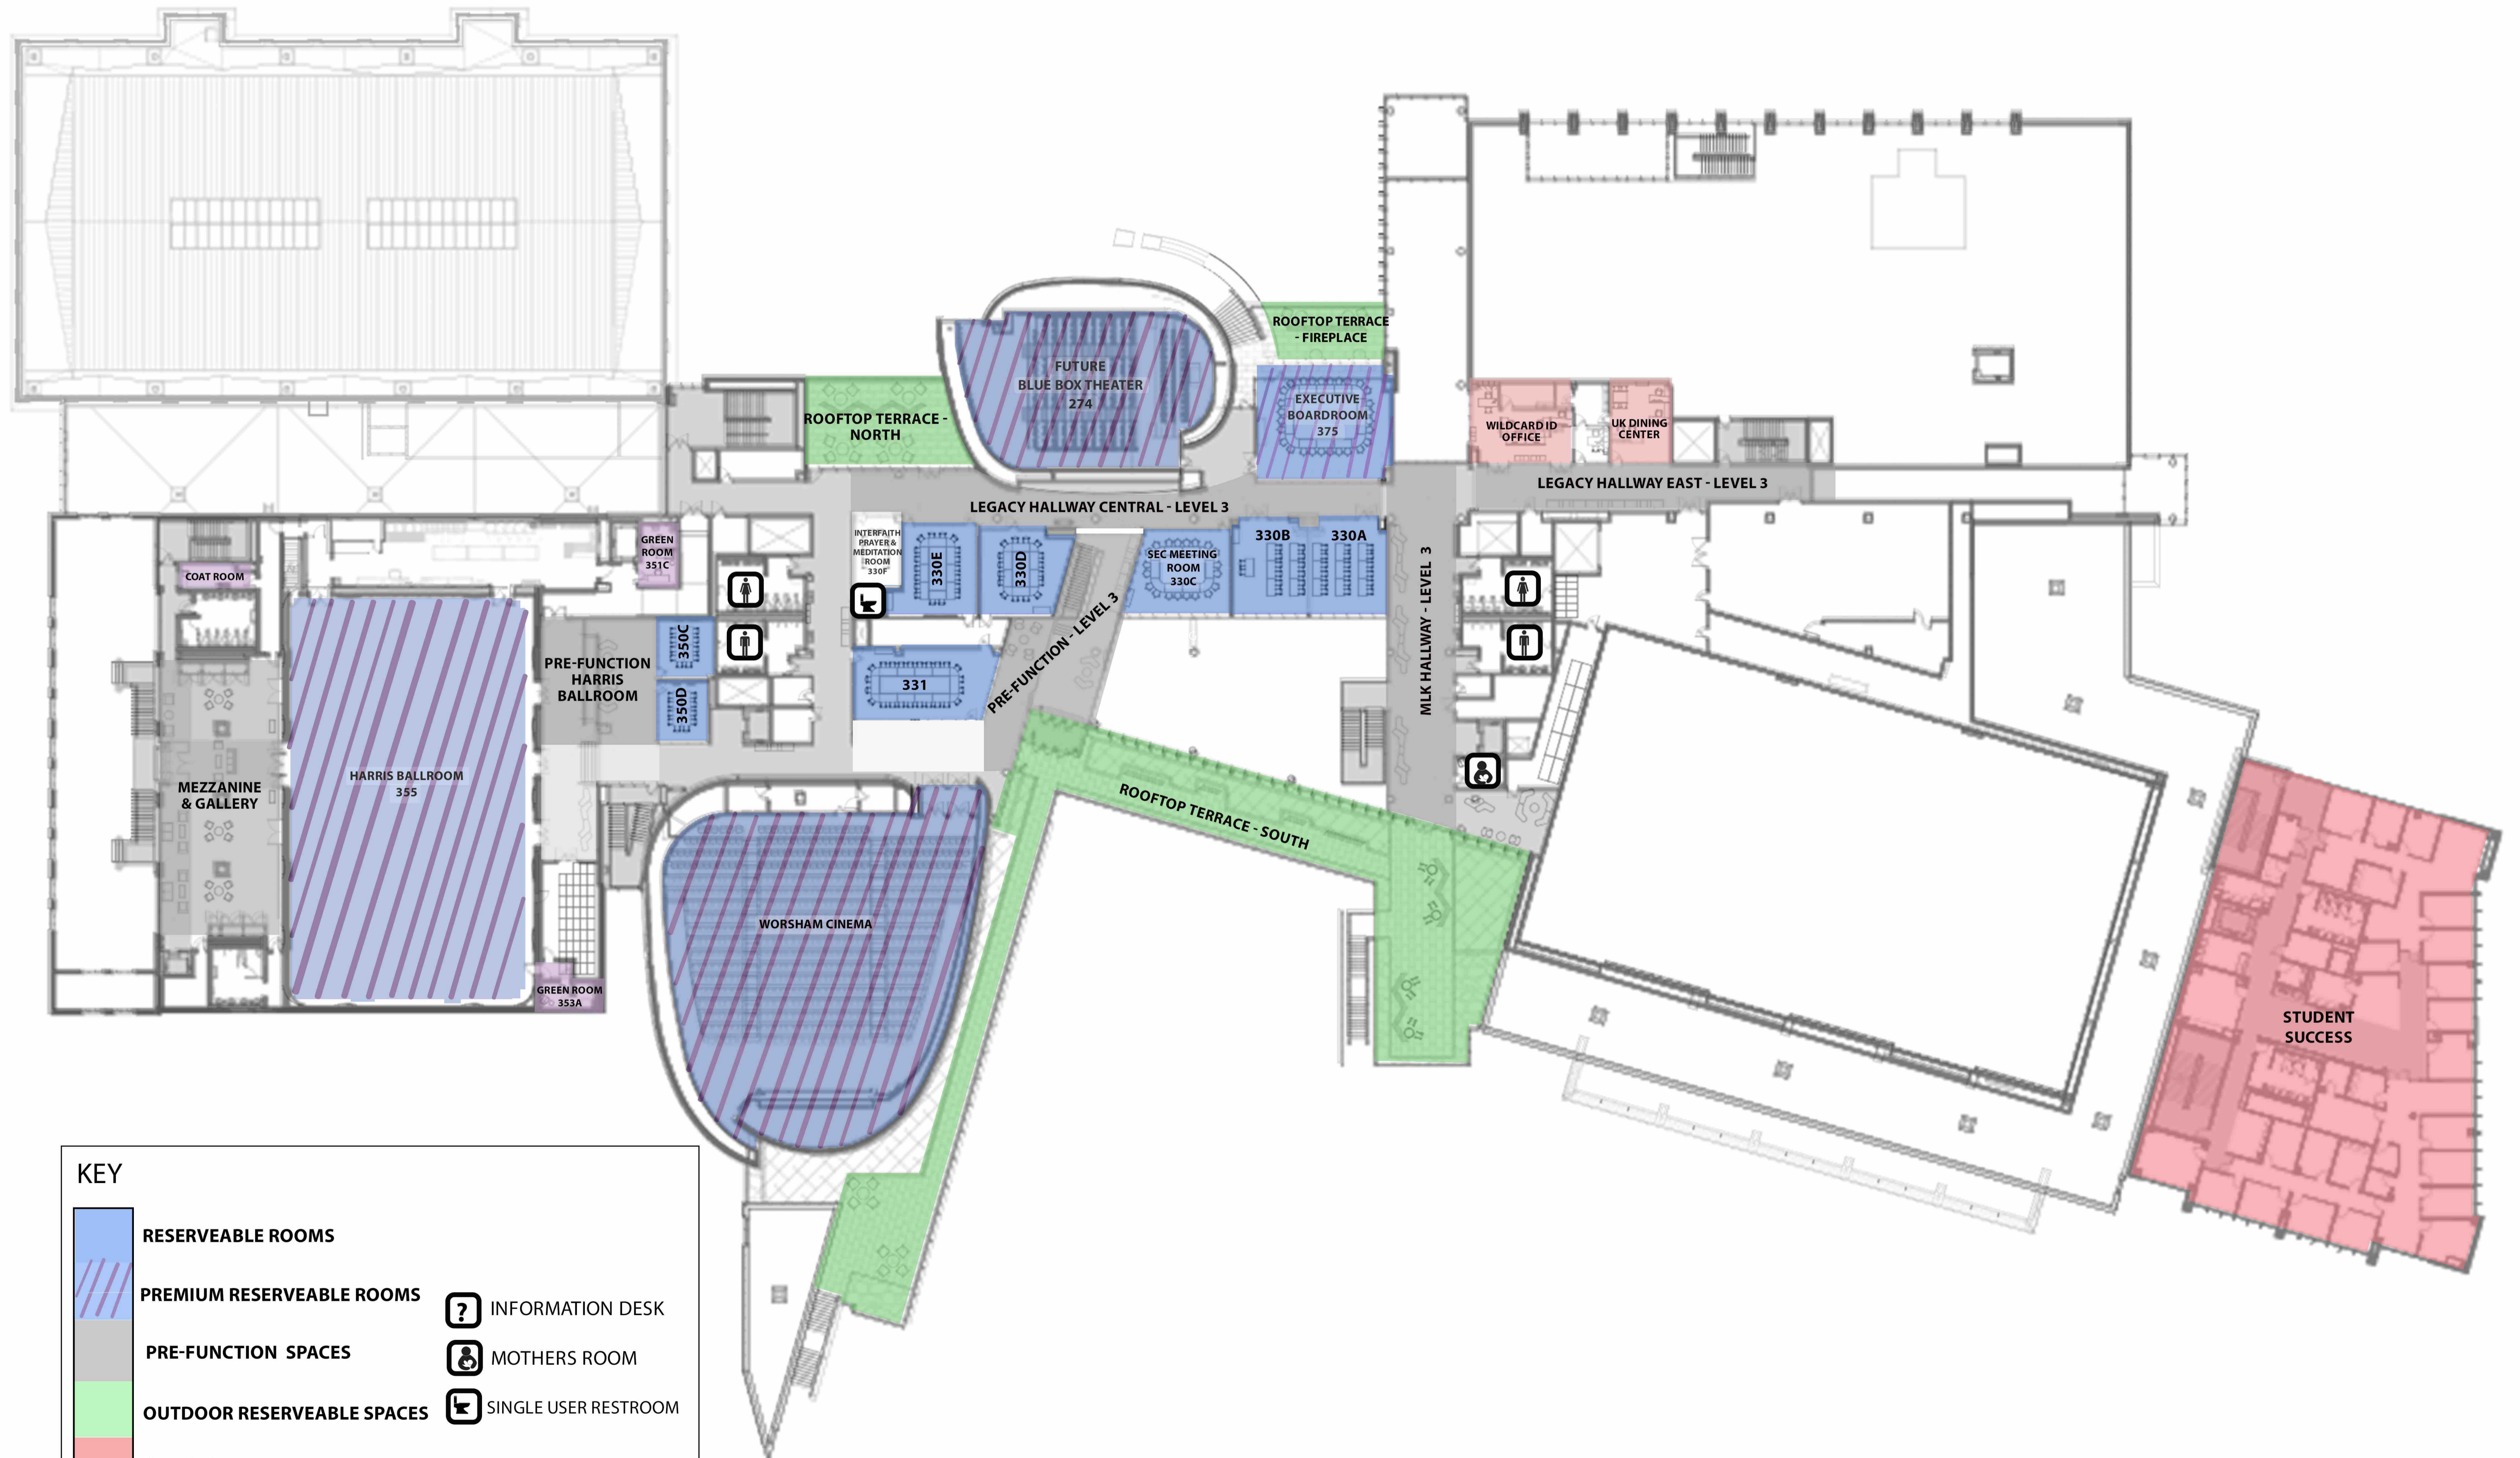

KEY

 PRE-FUNCTION SPACES	? INFORMATION DESK
 RESERVEABLE ROOMS	♿ MOTHERS ROOM
 OFFICES	♿ SINGLE USE RESTROOM
 DINING	
 OUTDOOR RESERVEABLE SPACES	

Gattton Student Center - LEVEL 1
 UPDATED 2-23-2023

Garton Student Center - LEVEL 2

UPDATED 2-23-2023

KEY	
	RESERVEABLE ROOMS
	PREMIUM RESERVEABLE ROOMS
	PRE-FUNCTION SPACES
	OFFICES
	DINING
	INFORMATION DESKS
	MOTHERS ROOM
	SINGLE USE RESTROOM
	STUDY ROOMS

KEY

	RESERVEABLE ROOMS		INFORMATION DESK
	PREMIUM RESERVEABLE ROOMS		MOTHERS ROOM
	PRE-FUNCTION SPACES		SINGLE USER RESTROOM
	OUTDOOR RESERVEABLE SPACES		
	OFFICES		

No Tabling or Events at this entrance

Gatton Student Center - LEVEL 3

UPDATED 2-23-2023