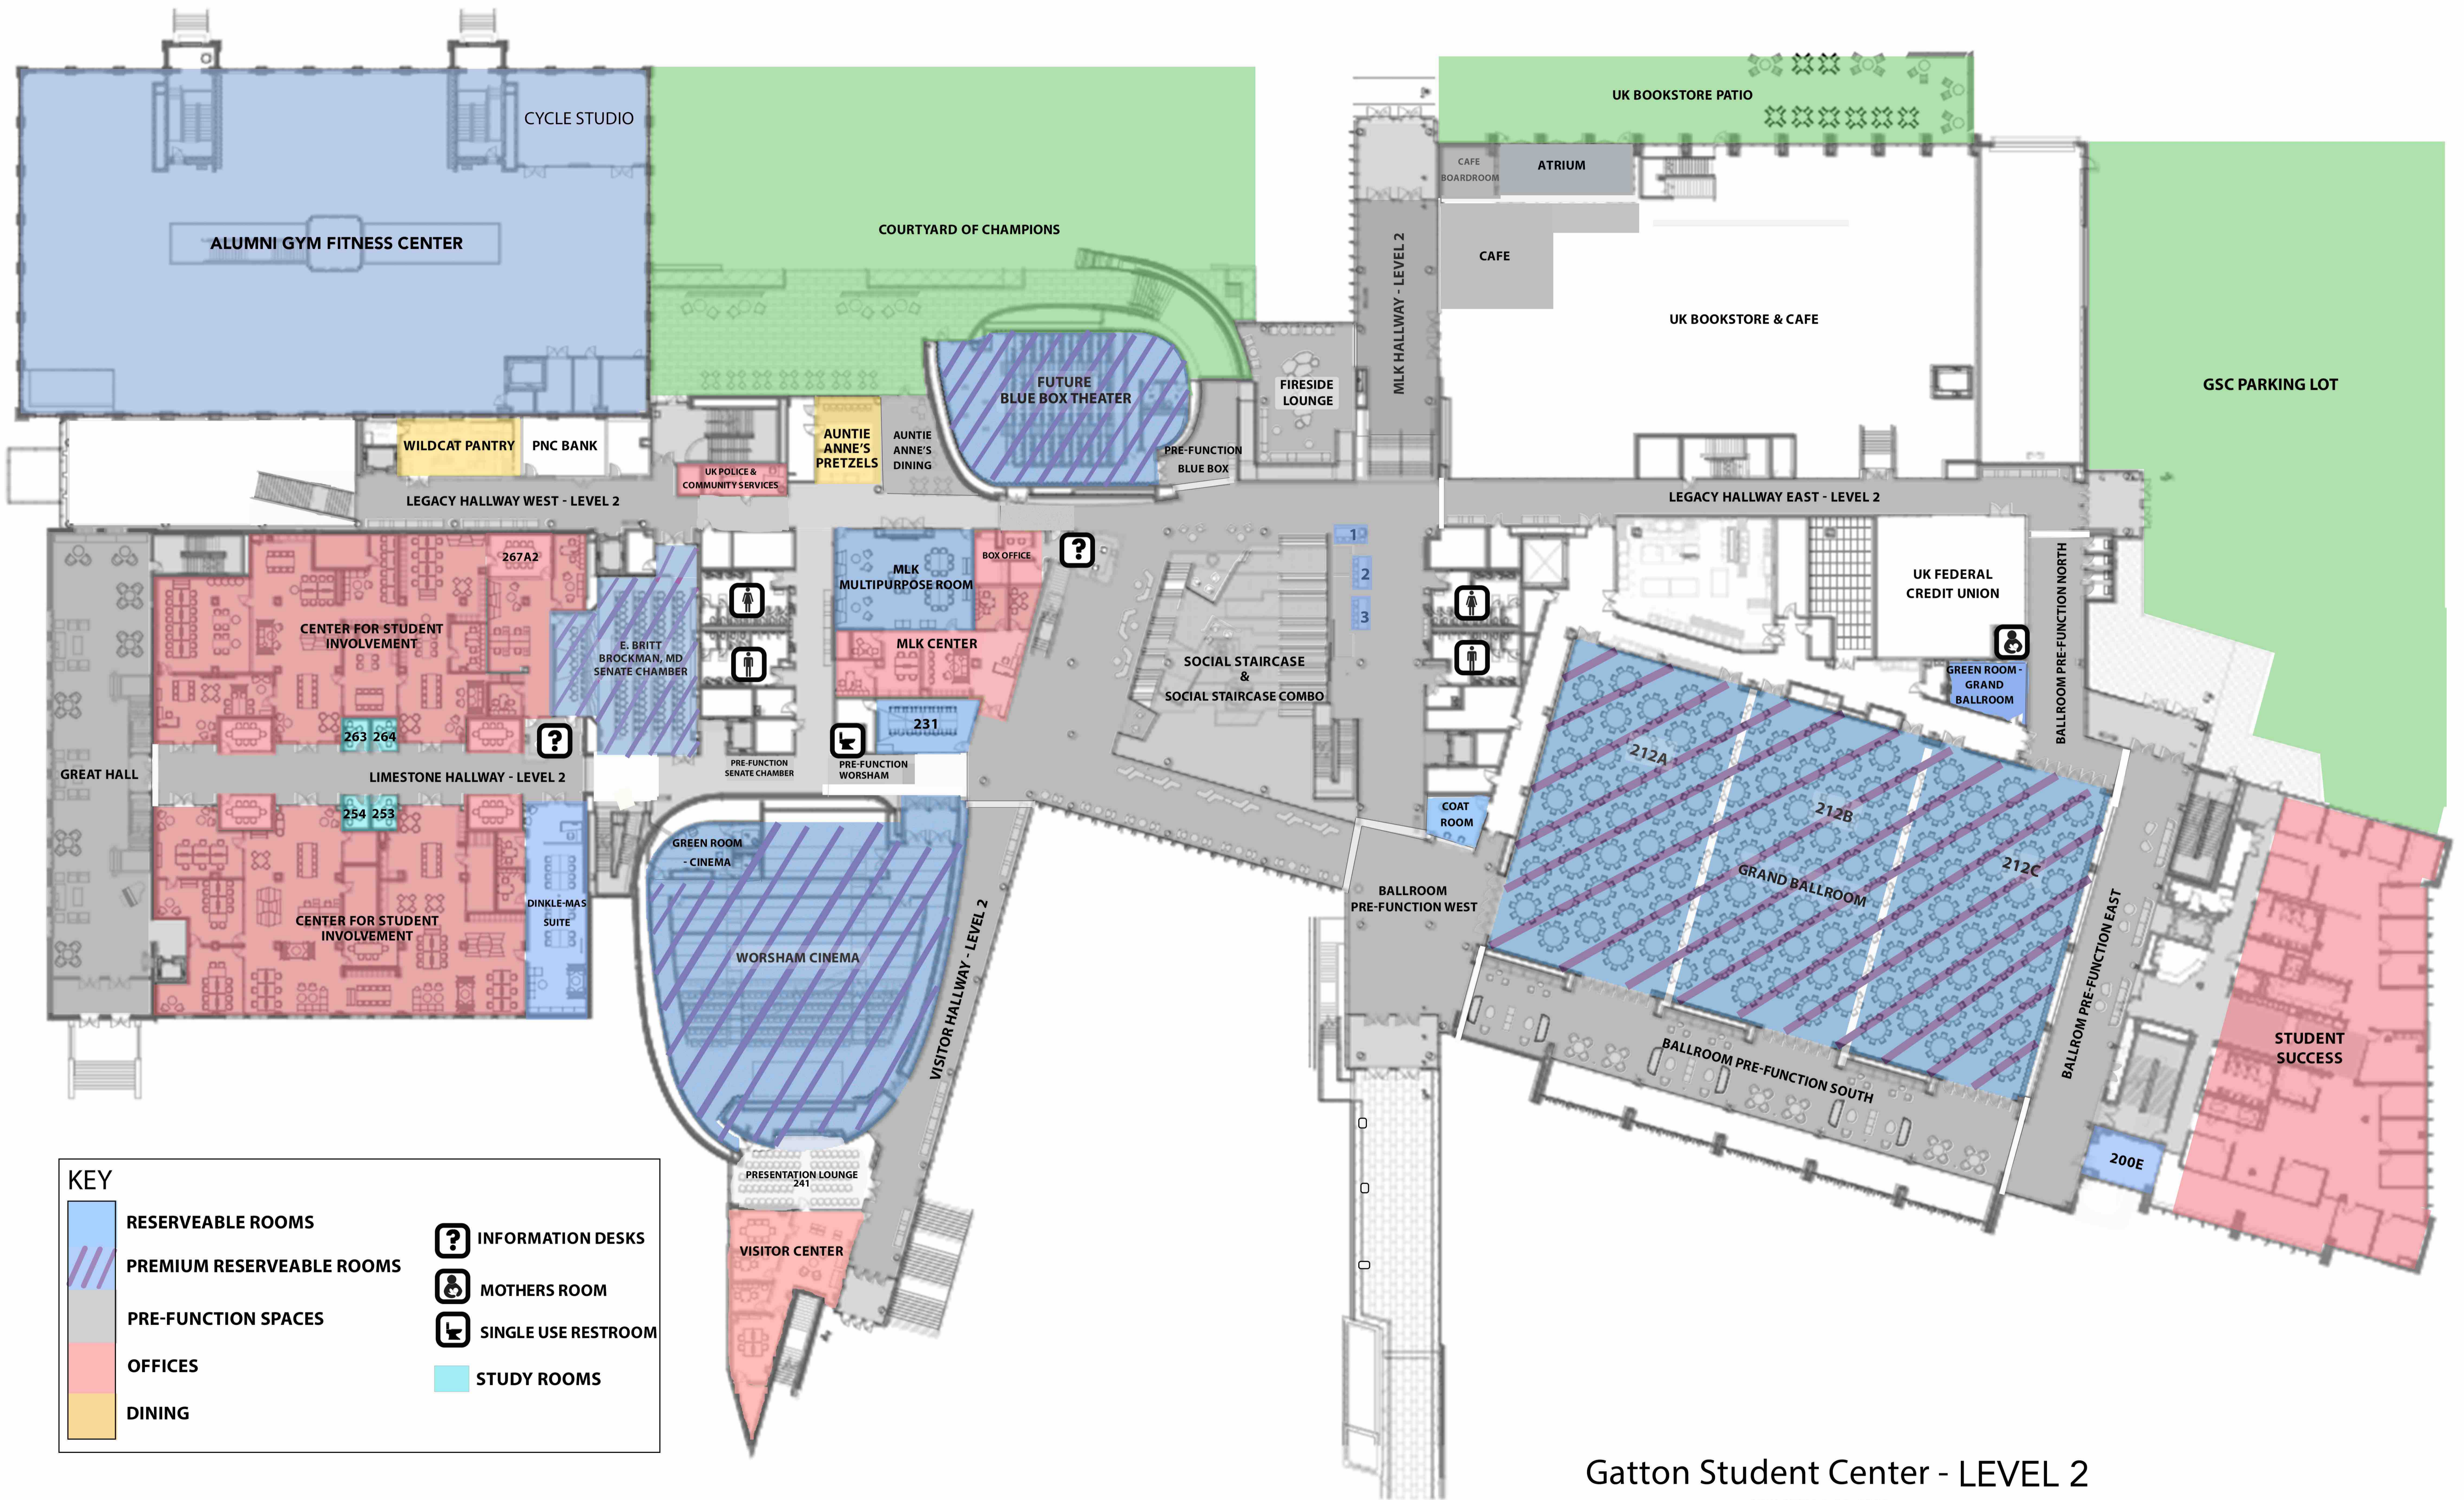

KEY

 PRE-FUNCTION SPACES	? INFORMATION DESK
 RESERVEABLE ROOMS	♿ MOTHERS ROOM
 OFFICES	♿ SINGLE USE RESTROOM
 DINING	
 OUTDOOR RESERVEABLE SPACES	

Gattton Student Center - LEVEL 1
 UPDATED 2-23-2023

Garton Student Center - LEVEL 2

UPDATED 2-23-2023

KEY	
	RESERVEABLE ROOMS
	PREMIUM RESERVEABLE ROOMS
	PRE-FUNCTION SPACES
	OFFICES
	DINING
	INFORMATION DESKS
	MOTHERS ROOM
	SINGLE USE RESTROOM
	STUDY ROOMS

KEY

	RESERVEABLE ROOMS		INFORMATION DESK
	PREMIUM RESERVEABLE ROOMS		MOTHERS ROOM
	PRE-FUNCTION SPACES		SINGLE USER RESTROOM
	OUTDOOR RESERVEABLE SPACES		
	OFFICES		

No Tabling or Events at this entrance

Gatton Student Center - LEVEL 3

UPDATED 2-23-2023